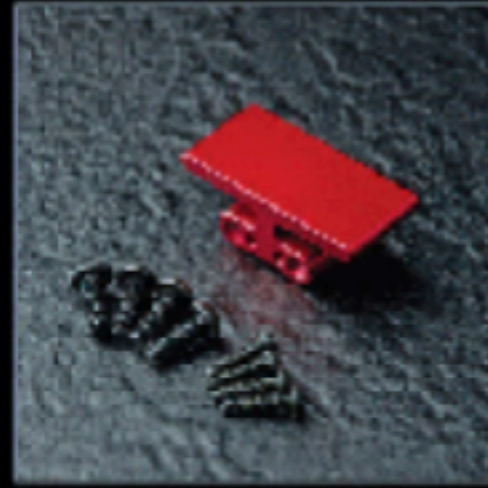

210598R 

RMX 2.0 Alum. upper arm mount (red)
RMX 2.0 鋁合金上臂座 (紅)

210577R 

RMX 2.0 Alum. front damper stay (red)
RMX 2.0 鋁合金前避震器 (紅)

210601R 

RMX 2.0 Alum. adj. front connect. mount (red)
RMX 2.0 鋁合金可調前避震器座 (紅)

210584R 

RMX 2.0 Alum. rear upper deck support (red)
RMX 2.0 鋁合金後上殼支撐座 (紅)

210627R 

Alum. Gyro mount (red)
鋁合金陀螺座 (紅)

820071

Machined piston 3x1.0 (4)
3x1.0 精製活塞 (4)

210644

RMX 2.0 alum. spur gear bell diff. set
RMX 2.0 鋁合金齒輪差速器